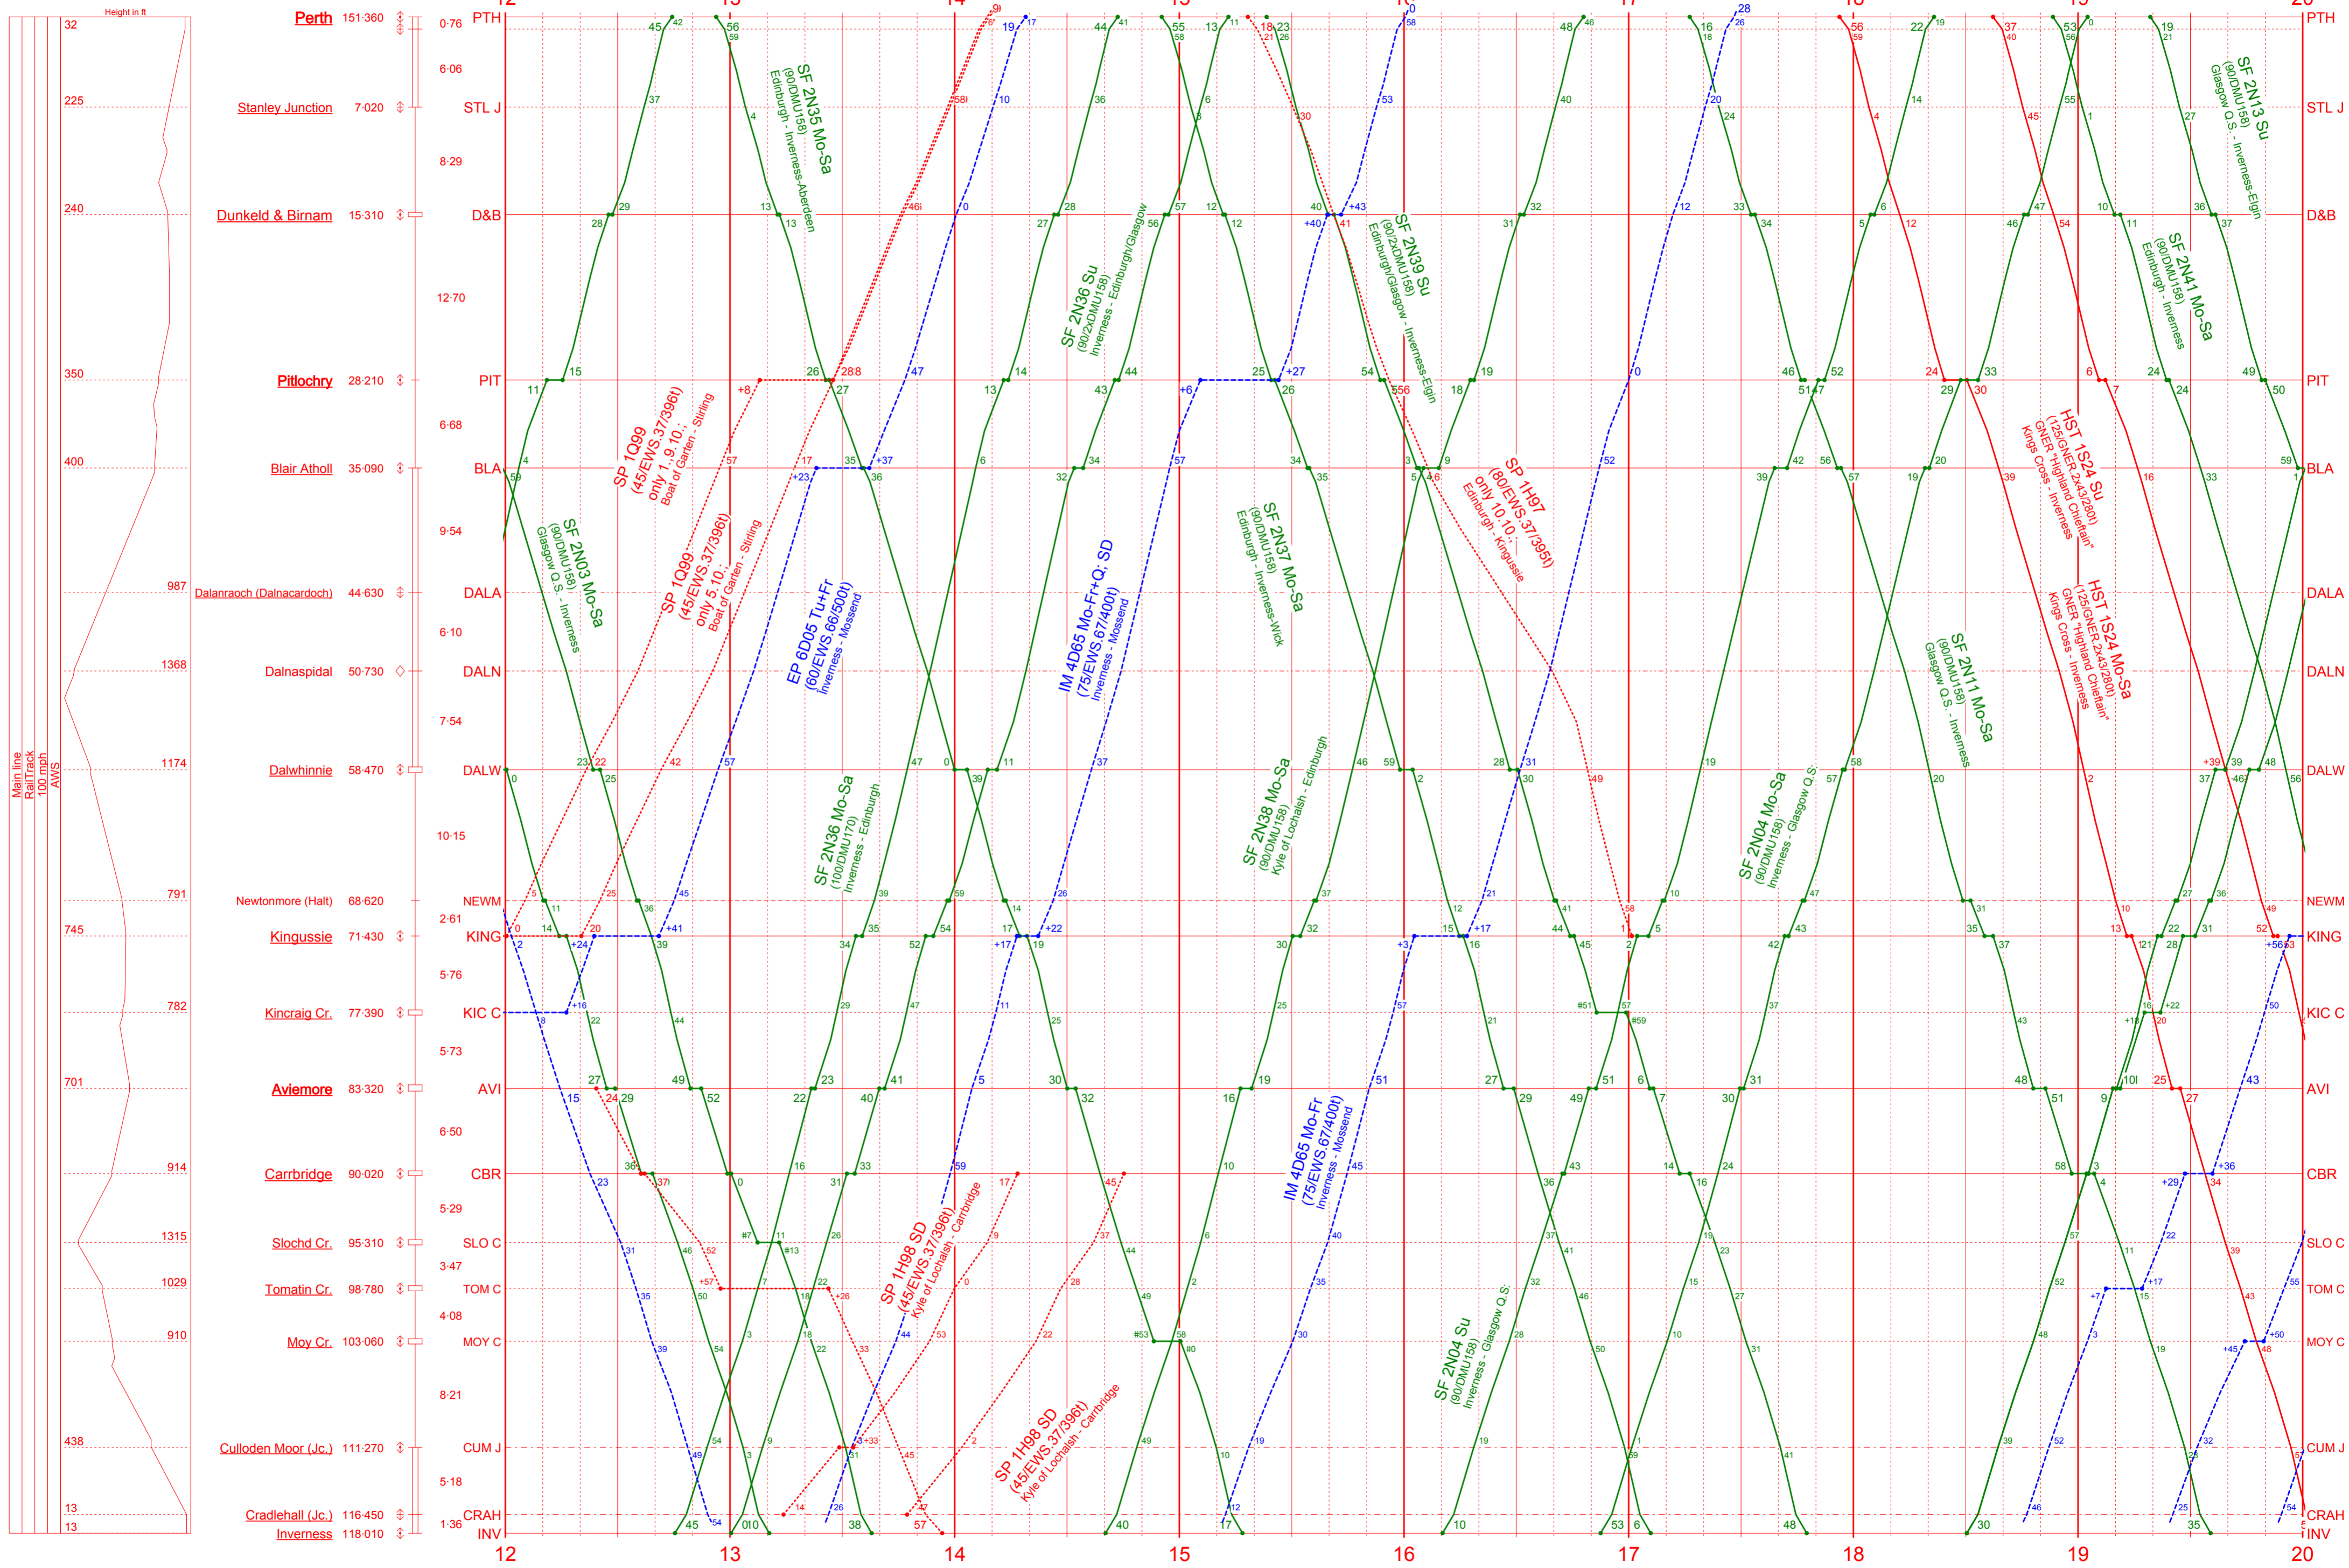

Perth - Inverness • Highland Mainline
118.048 miles
valid from 15.06.2003 until 13.12.2003

Perth - Inverness • Highland Mainline
 118.048 miles
 valid from 15.06.2003 until 13.12.2003

Perth - Inverness • Highland Mainline
 118.048 miles
 valid from 15.06.2003 until 13.12.2003