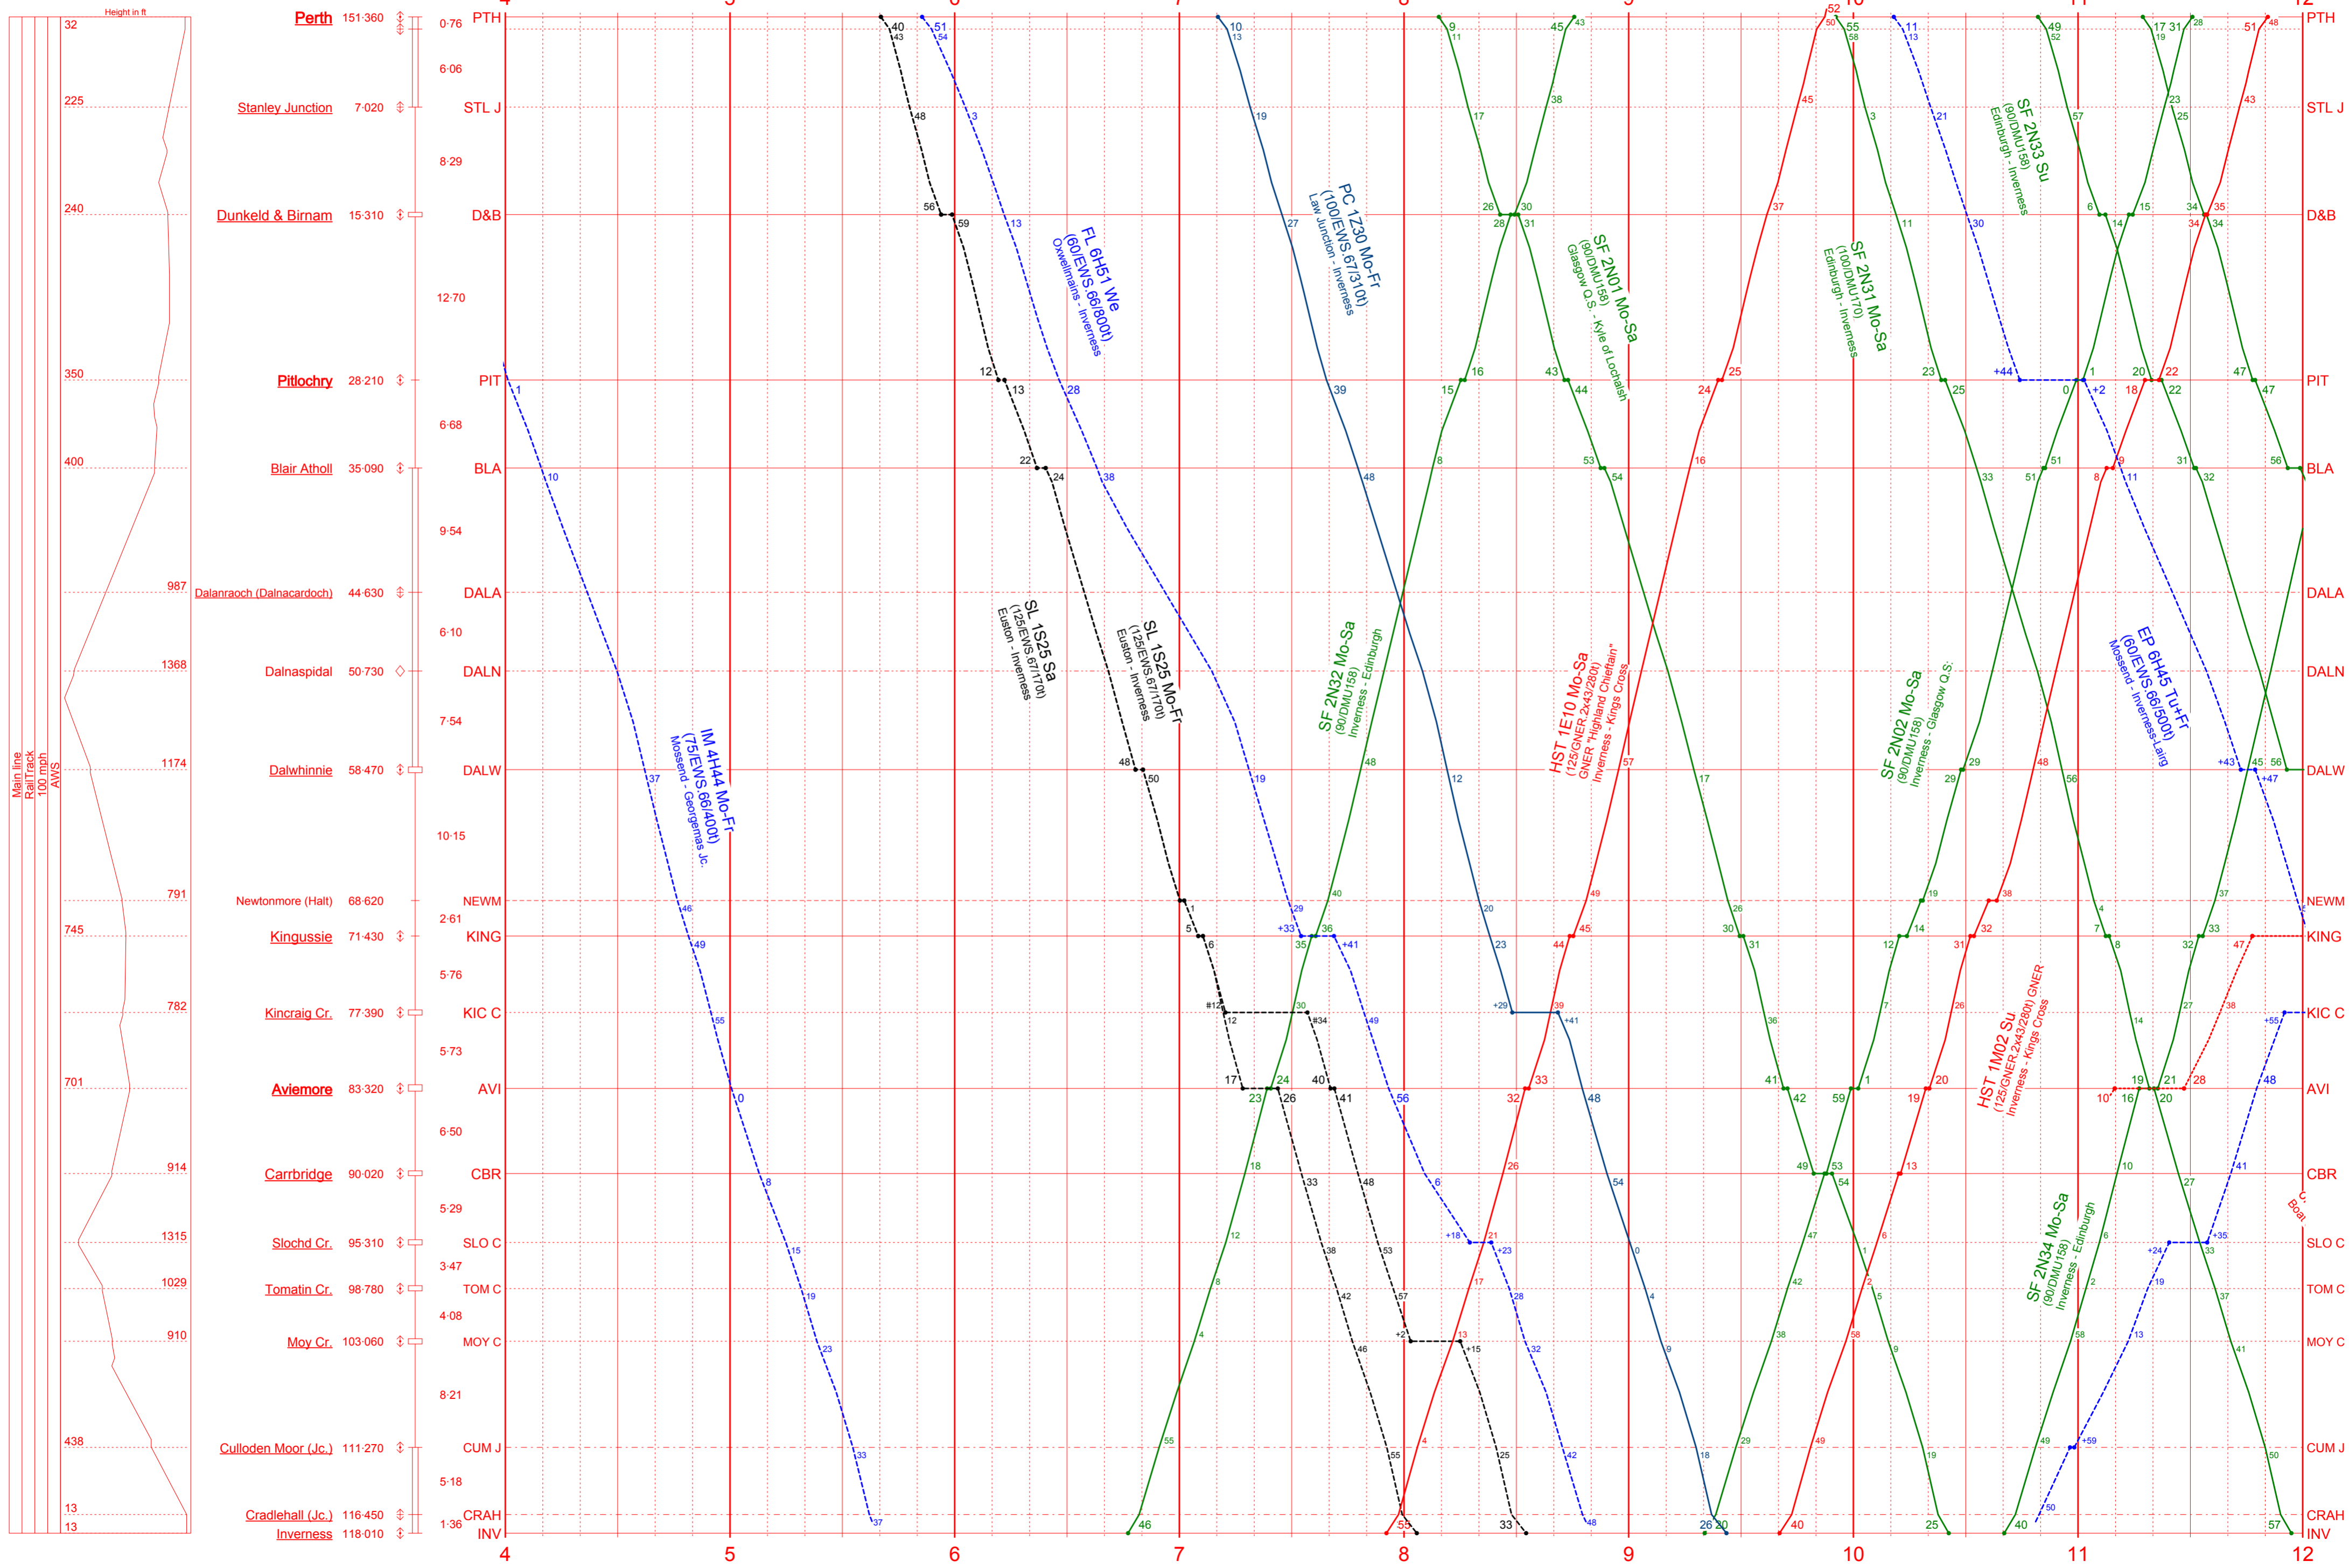

Perth - Inverness • Highland Mainline
118.048 miles
valid from 15.06.2003 until 13.12.2003

Perth - Inverness • Highland Mainline
 118.048 miles
 valid from 15.06.2003 until 13.12.2003

Perth - Inverness • Highland Mainline
 118.048 miles
 valid from 15.06.2003 until 13.12.2003